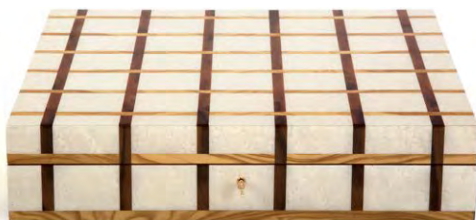

②

Sofia line

code: JGC339BAWHL
inner lining: ●