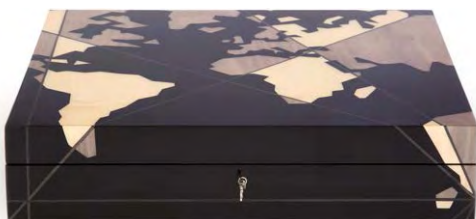

③

Columbus line

code: JGC339GLBKL
inner lining: ●