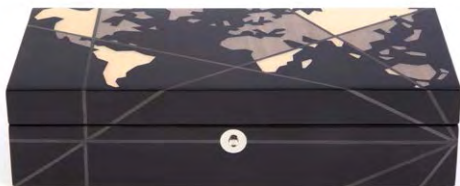

③

Columbus line

code: JGB927GLBKL

inner lining: ●