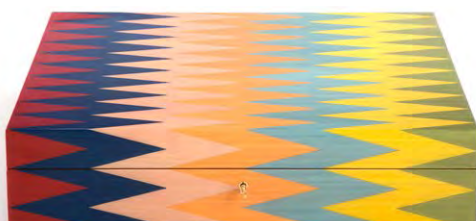

④

Zag line

code: JGC339ZSARL
inner lining: ●