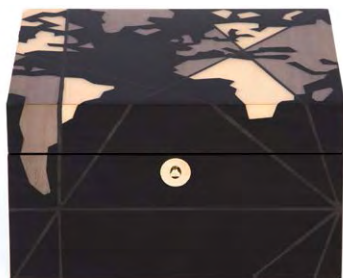

accessories

Watch box with removable tray.

The compartment comes with a soft removable pillow.

①

Sofia line

- a. Empty box
code: JEB918BAWHL
 - b. Jewelry box
code: JGI918BAWHL
 - c. Watch box
code: JGW918BAWHL
- inner lining: ●