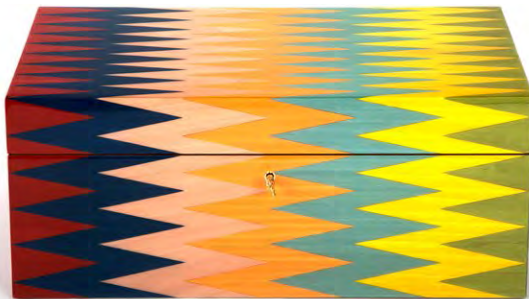

⑤

Zag line

- a. Empty box
  code: JEB934ZSARL
- b. Jewelry box
  code: JGW934ZSARL
- c. Glass box
  code: JGG934ZSARL
- d. Watch box
  code: JWW934ZSARL
- e. Pen box
  code: JPB934ZSARL

inner lining: ●

⑧