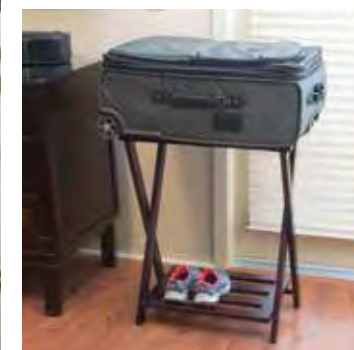

#502E CtnPk 1
Espresso Finish
UPC #026914-502089