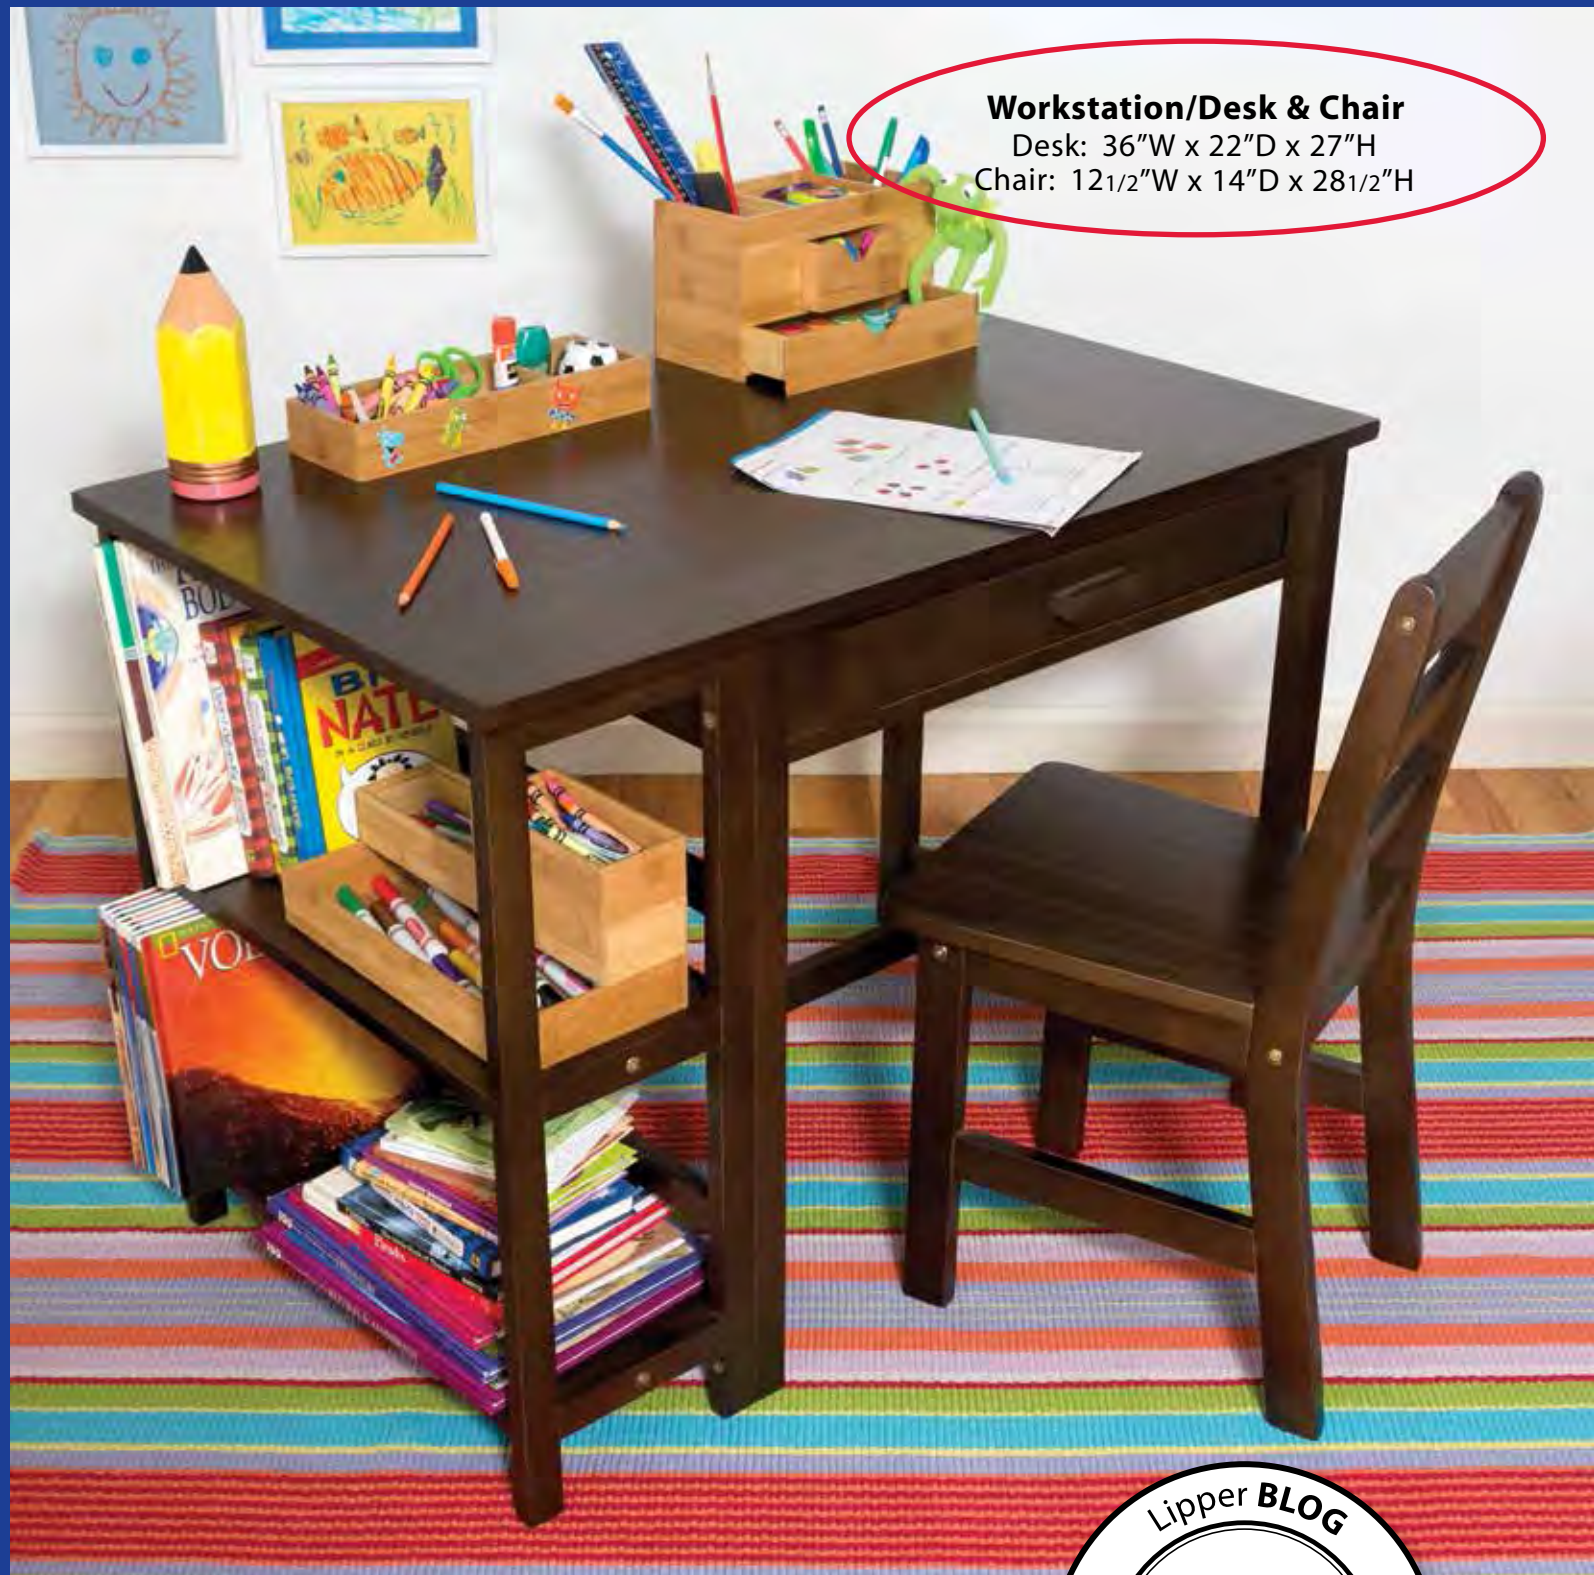

Workstation/Desk & Chair
Desk: 36"W x 22"D x 27"H
Chair: 12 1/2"W x 14"D x 28 1/2"H