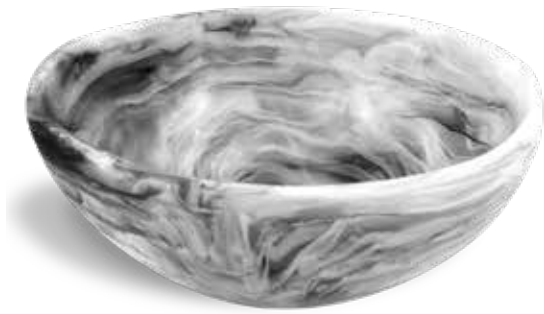

### Deep Bowl Medium

- ☑ Dimensions: 16 x 11 cm or 6.30 x 4.33 Inches
- ⚖ Weight: 0.392 kg or 0.86 lbs
- 📦 Code: CO1B31

### Deep Bowl Small

- ☑ Dimensions: 12 x 8 cm or 4.72 x 3.15 Inches
- ⚖ Weight: 0.218 kg or 0.48 lbs
- 📦 Code: CO1B32

### Ice Cream Bucket / Utensil Jar

- ☑ Dimensions: 13 x 15 cm or 6 x 5 x 5 Inches
- ⚖ Weight: 0.365 kg or 5 lbs
- 📦 Code: CO3DB02

CLASSICAL  
RANGE