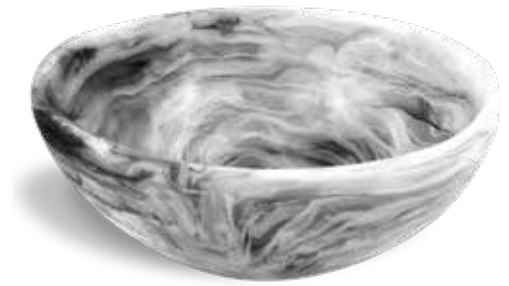

### Ice Cream Bucket / Utensil Jar

- ☑ Dimensions: 13 x 15 cm or 6 x 5 x 5 Inches
- ⚖ Weight: 0.365 kg or 5 lbs
- 📦 Code: CO3DB02

CLASSICAL  
RANGE

### Wave Bowl Large

- ☑ Dimensions: 38 x 14 cm or 14.96 x 5.51 Inches
- ⌚ Weight: 2.35 kg or 5.18 lbs
- 📦 Code: CO5BO1